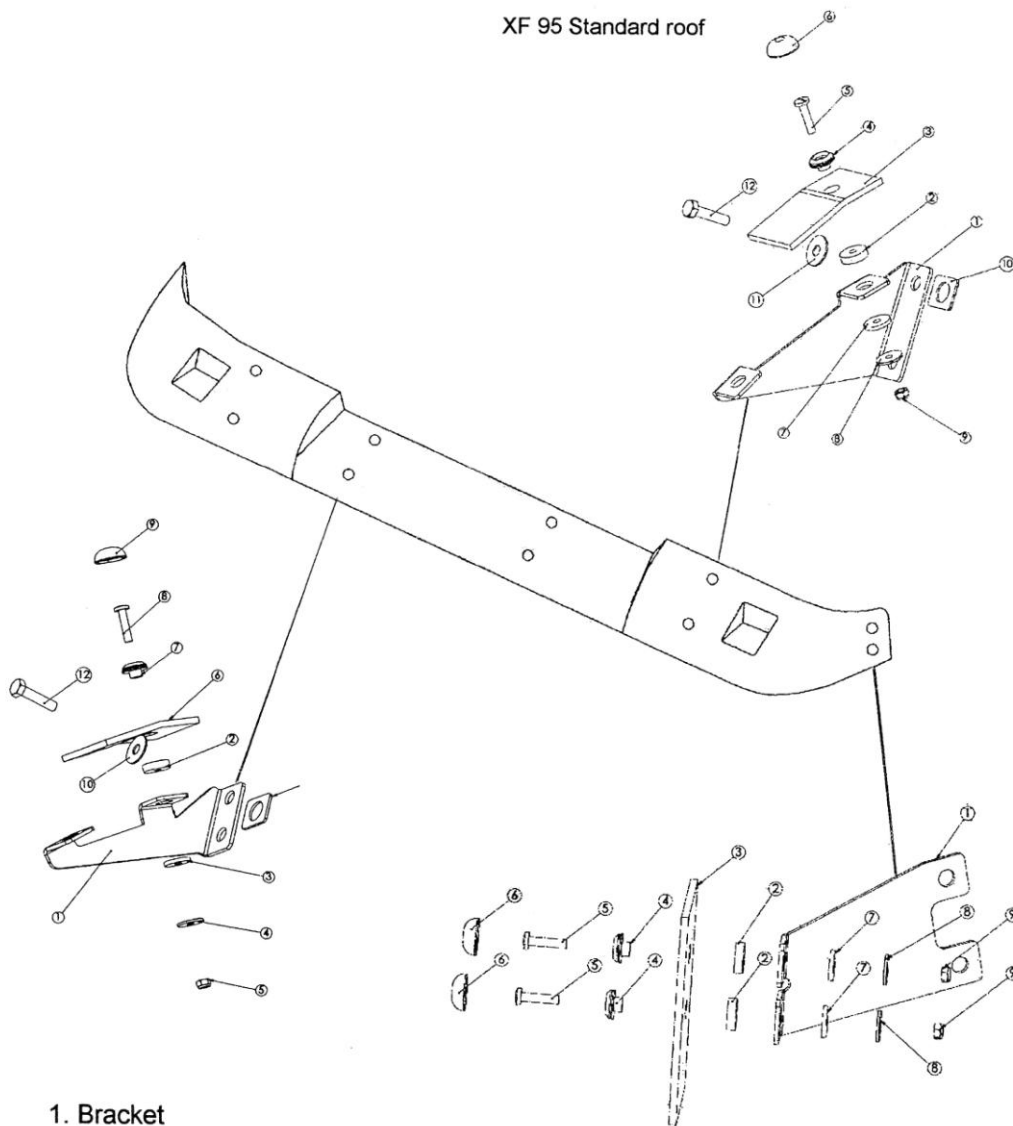

Ref: 1004.10500 ISTRUZIONI DI MONTAGGIO - MOUNTING INSTRUCTIONS

Adattabile a – Suitable to : COS. DA XF 95

- 1. Bracket
- 2. Rubber washer 6mm
- 3. Rubber washer 3mm
- 4. Washer 6x22
- 5. Nylok nut M6
- 6. Acrylic
- 7. Cover collar
- 8. Screw M6x30
- 9. Cover hat
- 10. washer 8x25
- 11. Rubber gasket
- 12. Hexacon screw M8x35

- 13. Lightcover
- 14. Lightcover plate
- 15. Screw M4x25
- 16. Nylok nut M4
- 17. Selftapping screw M4,2x25
- 18. Washer 4x12