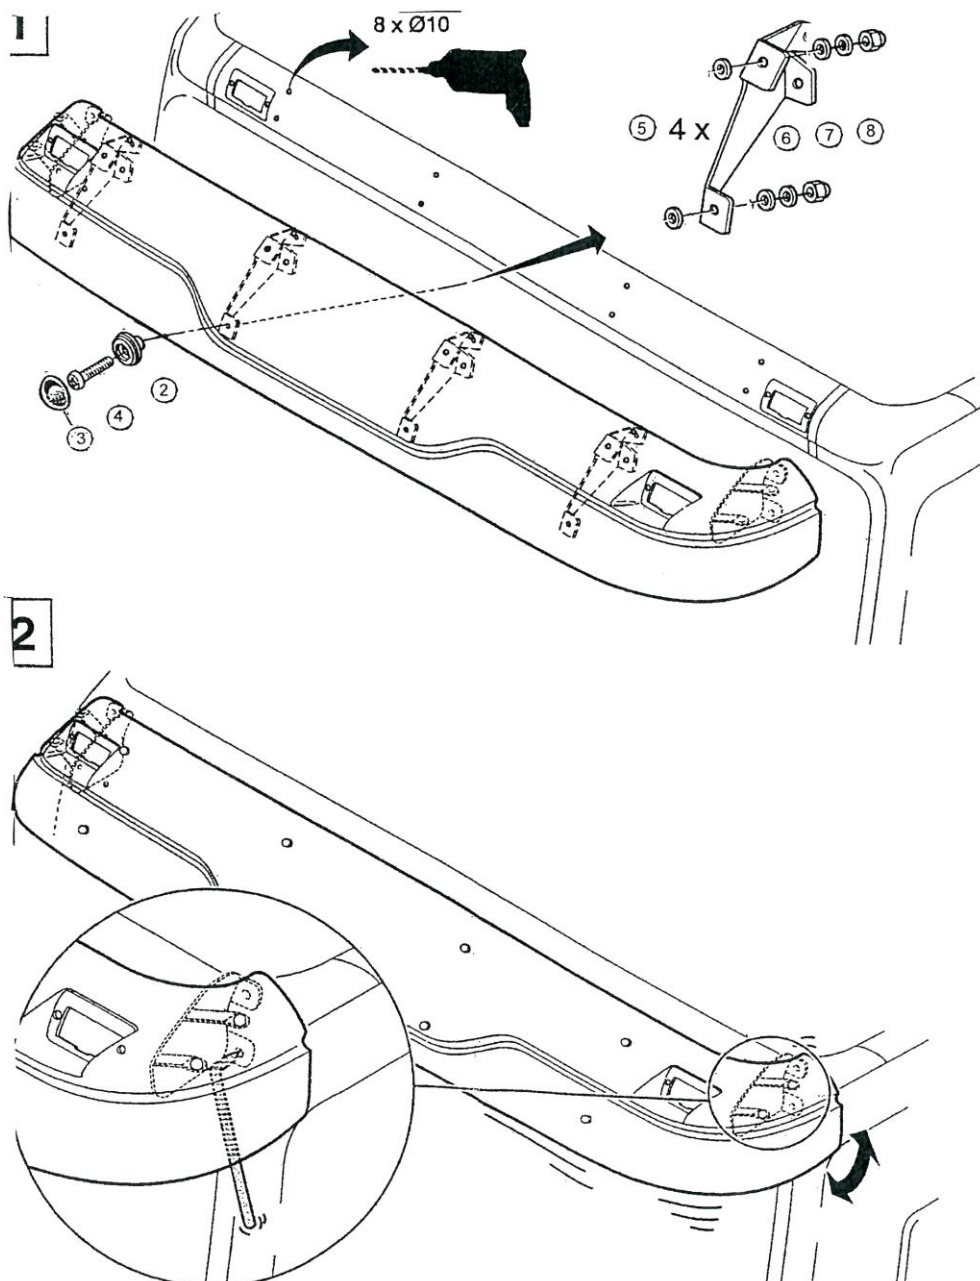

Ref: **1004.63400** ISTRUZIONI DI MONTAGGIO - MOUNTING INSTRUCTIONS

Adattabile a - Suitable to : COS. DA CF

65/75/85

- |                      |                               |
|----------------------|-------------------------------|
| 1. Acrylic           | 12. Screw M4x25               |
| 2. Cover collar      | 13. Nylok nut M4              |
| 3. Cover hat         | 14. Selftapping screw M4,2x25 |
| 4. Screw M6x30       | 15. Washer 4x12               |
| 5. Rubber washer M6  | 16. Center bracket            |
| 6. Rubber washer M3  | 17. Sidebracket L             |
| 7. Washer 6x22       | 18. Sidebracket R             |
| 8. Nylok nut M6      | 19. Screw M6x16               |
| 9. Lightcover        | 20. Hexacon screw M8x25       |
| 10. Lightcover plate | 21. Hexacon screw M8x30       |
| 11. Connector        | 22. Rivet nut M8              |
|                      | 23. Washer 8x17               |
|                      | 24. Rubber gasket             |