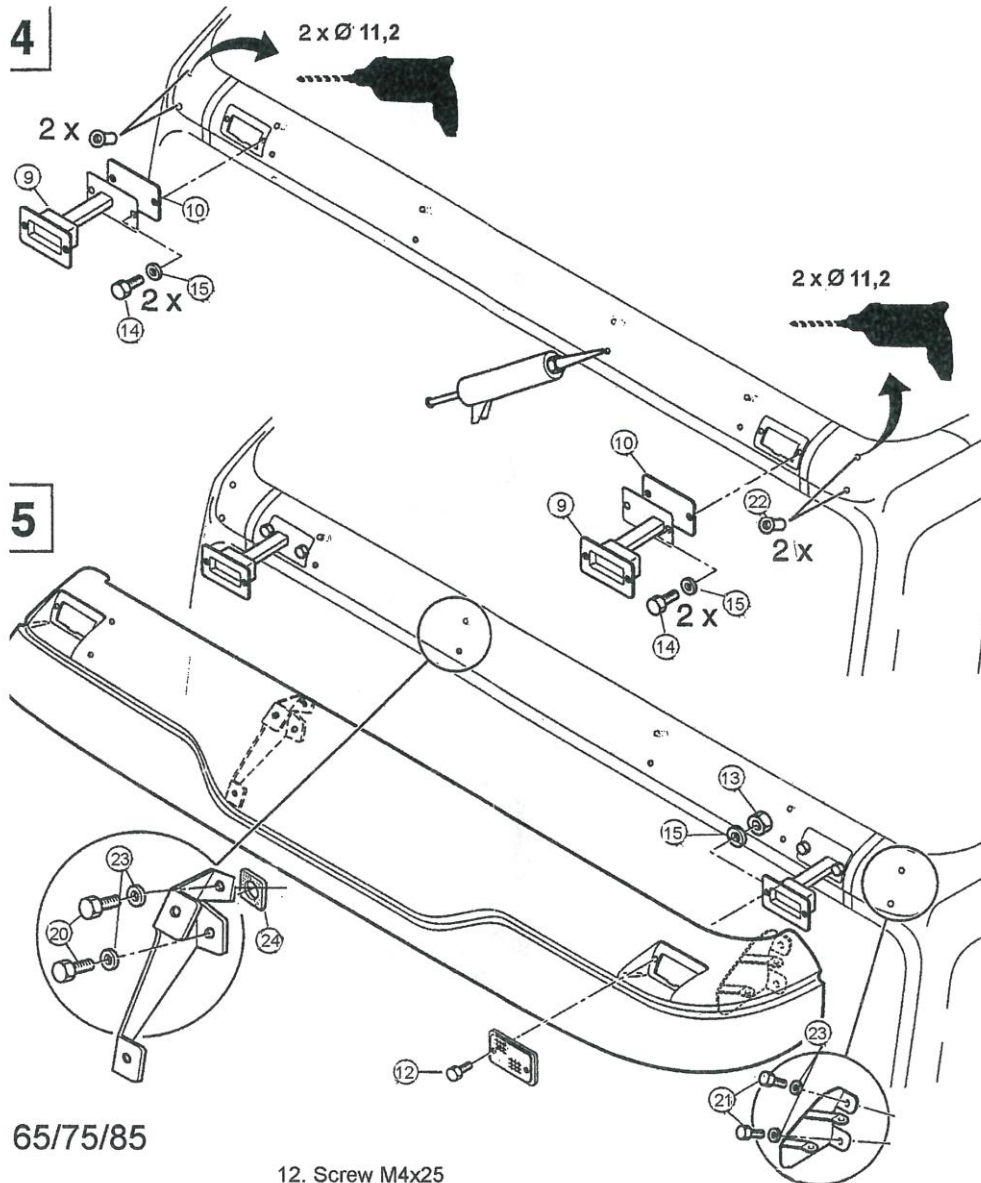

Ref: **1004.63400** ISTRUZIONI DI MONTAGGIO - MOUNTING INSTRUCTIONS

Adattabile a - Suitable to : COS. DA CF

65/75/85

- |                      |                               |
|----------------------|-------------------------------|
| 1. Acrylic           | 12. Screw M4x25               |
| 2. Cover collar      | 13. Nylok nut M4              |
| 3. Cover hat         | 14. Selftapping screw M4,2x25 |
| 4. Screw M6x30       | 15. Washer 4x12               |
| 5. Rubber washer M6  | 16. Center bracket            |
| 6. Rubber washer M3  | 17. Sidebracket L             |
| 7. Washer 6x22       | 18. Sidebracket R             |
| 8. Nylok nut M6      | 19. Screw M6x16               |
| 9. Lightcover        | 20. Hexacon screw M8x25       |
| 10. Lightcover plate | 21. Hexacon screw M8x30       |
| 11. Connector        | 22. Rivet nut M8              |
|                      | 23. Washer 8x17               |
|                      | 24. Rubber gasket             |